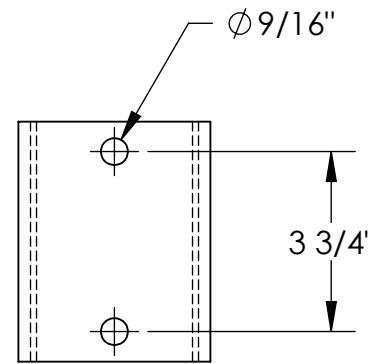

*Available in powder coat and DuraCoat finishes

MATERIALS LIST:

- (1) Base Plate - 3/8" Stainless Steel Plate
- (2) Side Plate - 3/8" Steel Plate
- (3) Top Plate - 3/8" Steel Plate

FRONT VIEW

RIGHT SIDE VIEW

BOTTOM VIEW