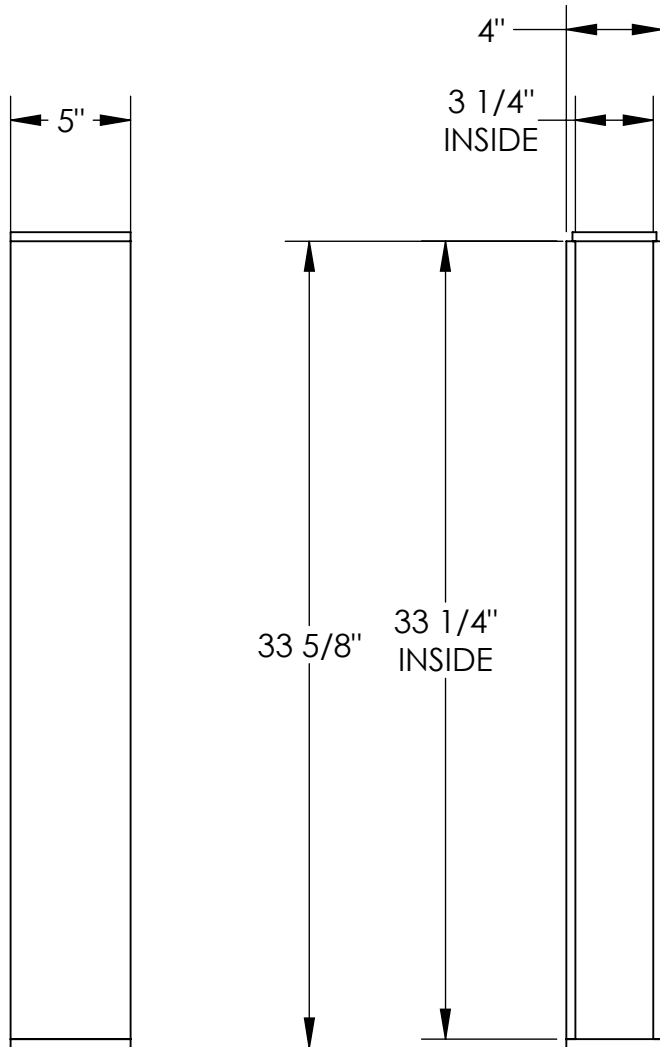

INCH TOLERANCES U.O.S.

FRACTION-- $\pm 1/16"$
ANG----- $\pm 1^\circ$

THE INFORMATION CONTAINED IN THIS DRAWING IS THE SOLE PROPERTY OF SITESCAPES, INC. ANY REPRODUCTION IN PART OR AS A WHOLE WITHOUT THE WRITTEN PERMISSION OF SITESCAPES, INC. IS PROHIBITED.

PRODUCT NO.

MD2-02-SM

INCH TOLERANCES U.O.S.

FRACTION-- $\pm 1/16"$
ANG----- $\pm 1^\circ$

THE INFORMATION CONTAINED IN THIS DRAWING IS THE SOLE PROPERTY OF SITESCAPES, INC. ANY REPRODUCTION IN PART OR AS A WHOLE WITHOUT THE WRITTEN PERMISSION OF SITESCAPES, INC. IS PROHIBITED.

*Available in powder coat and DuraCoat finishes

MATERIALS LIST:

- (1) Base Plate - 3/8" Stainless Steel Plate
- (2) Side Plate - 3/8" Steel Plate
- (3) Top Plate - 3/8" Steel Plate

FRONT VIEW

RIGHT SIDE VIEW

BOTTOM VIEW